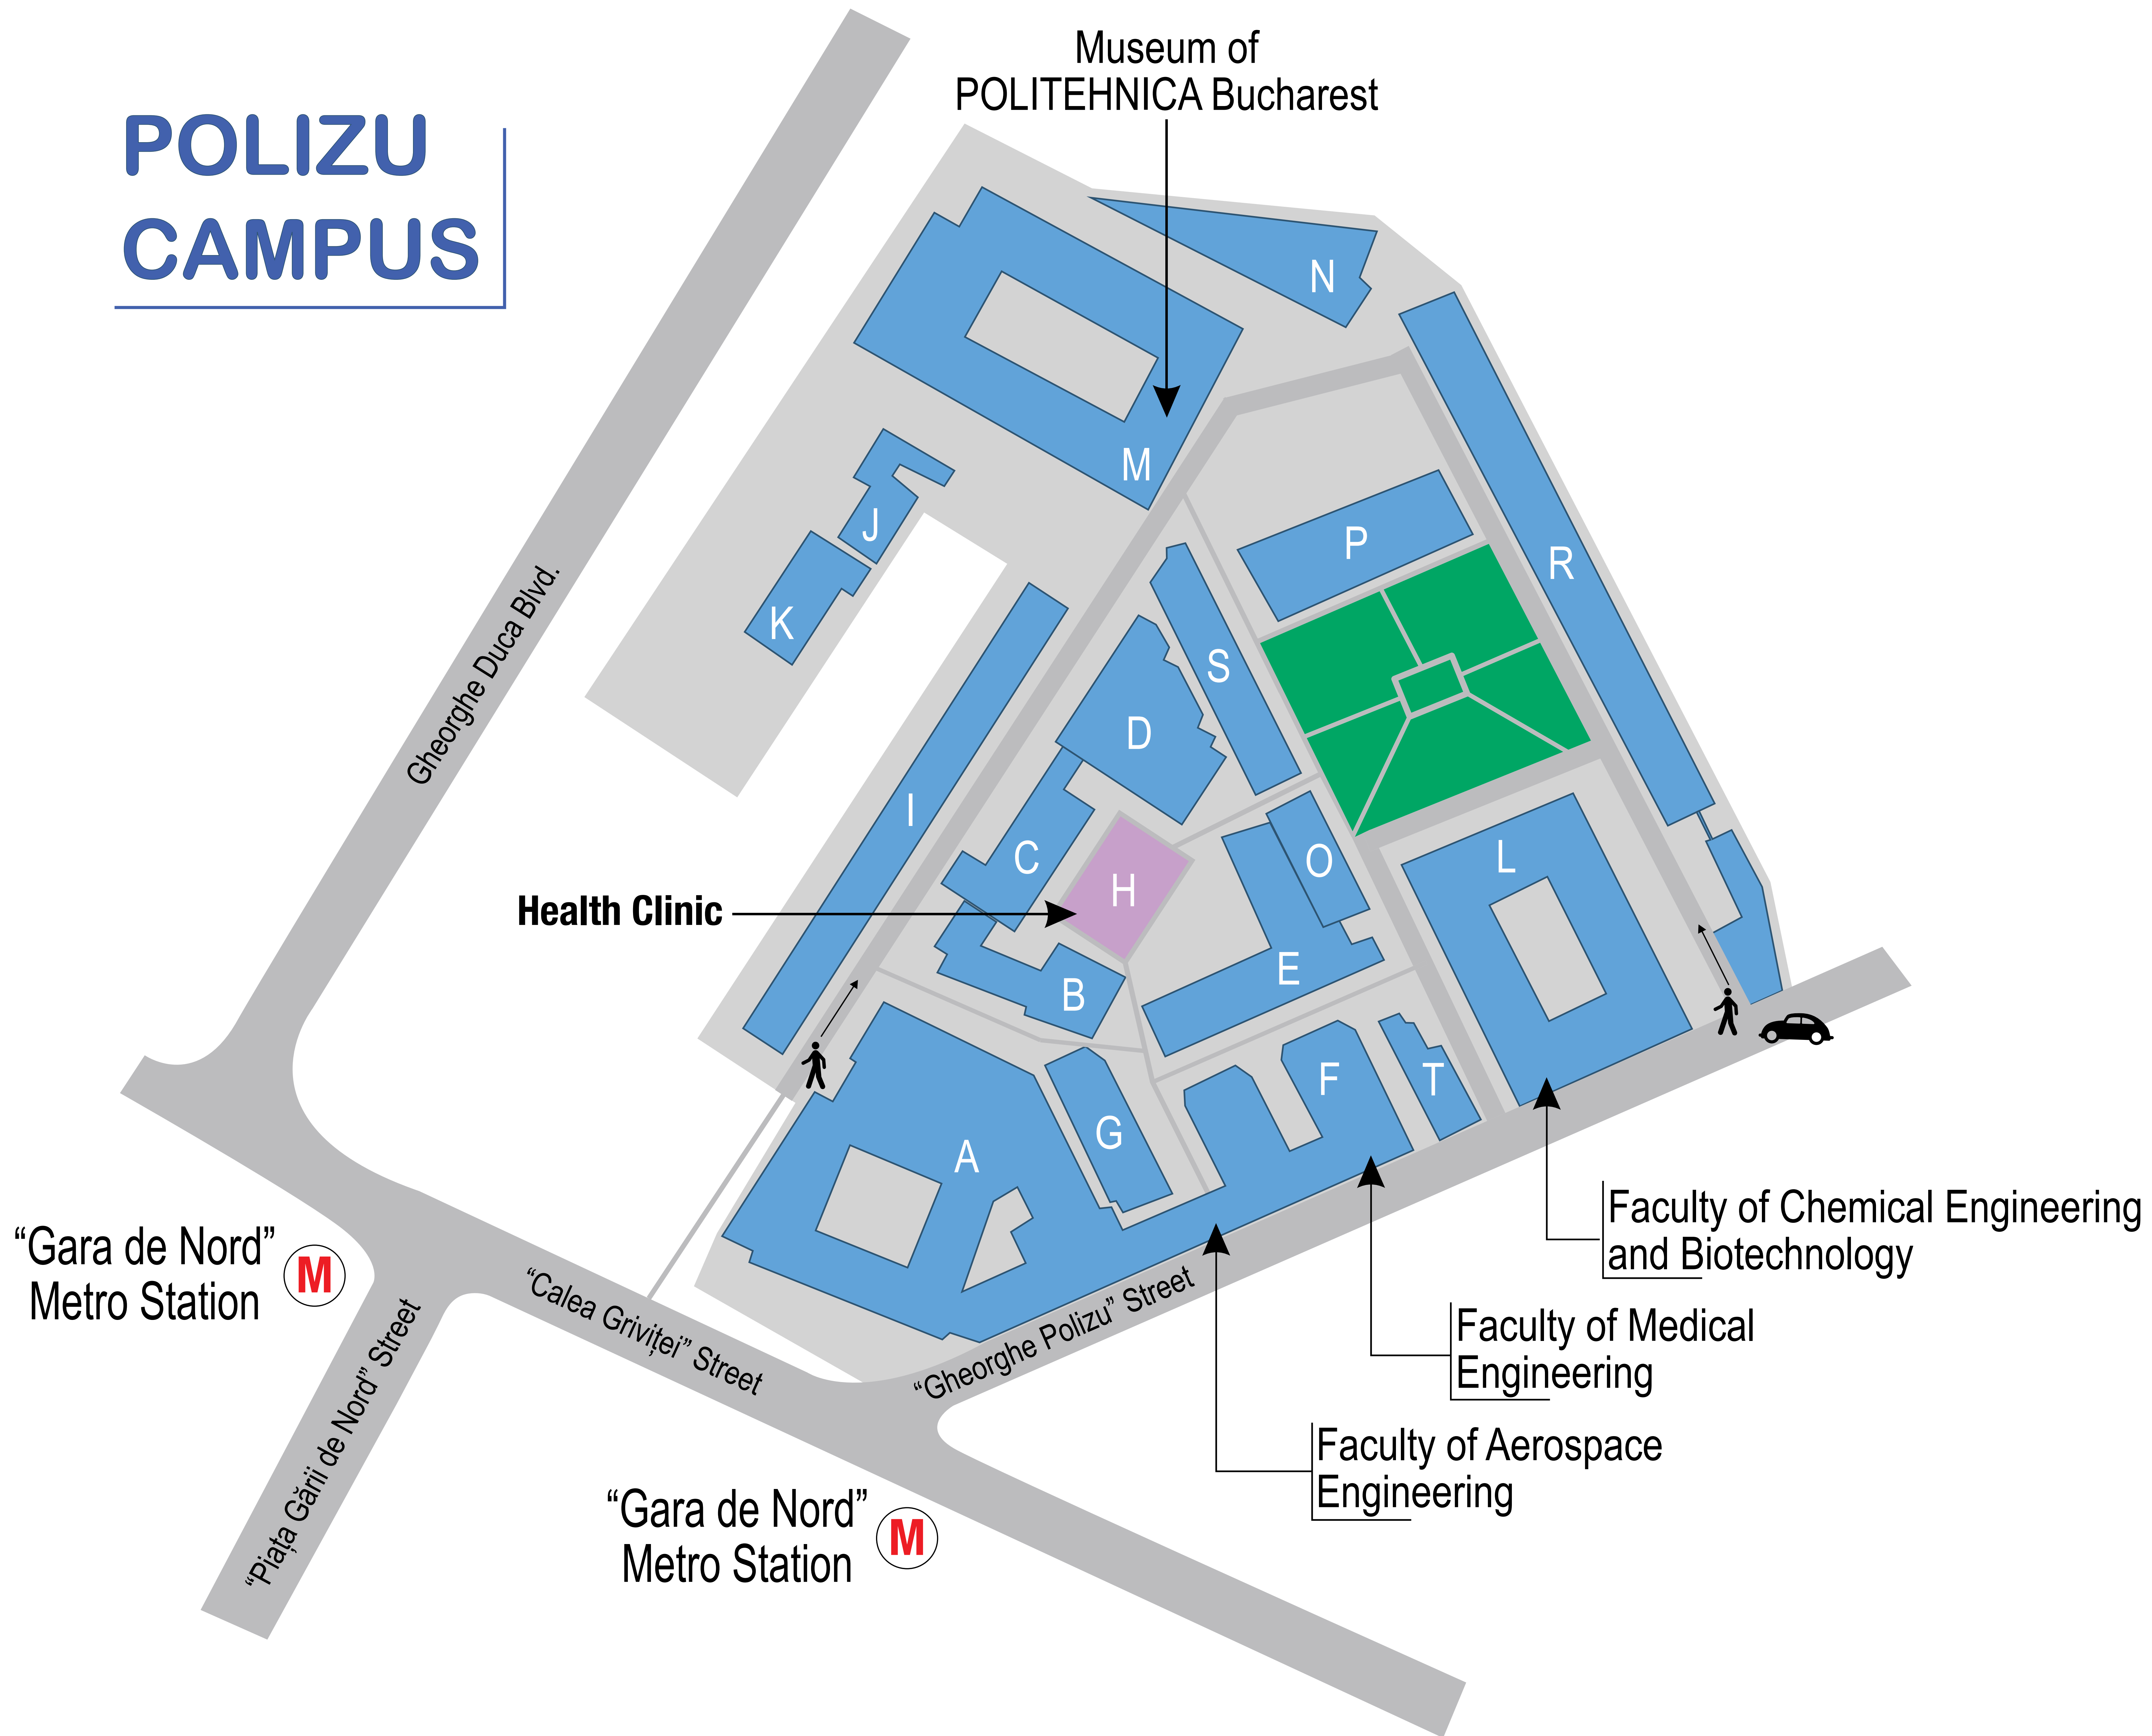

MAIN CAMPUS

"REGIE" Student Complex

Maison de la Francophonie de Roumanie (MFR/P14)

R3 Canteen

Health Clinic

Dâmbovița River

"Regie" Bridge

Dâmbovița River

"Petrache Poenaru" Metro Station

Splaiul Independenței

"Grozăvești" Metro Station

Basarab Bridge

HYPERMARKET

Main Campus

POLIZU CAMPUS

LEU CAMPUS

M "Politehnica"
Metro Station

Iuliu Maniu Blvd.

Vasile Mitea Blvd.

Geniului Blvd.

MAIN CAMPUS PITEȘTI

Faculty of Science, Physical Education and Informatics

Faculty of Electronics, Communications and Computers

Faculty of Mechanics and Technology

Central Library

Rectorate Building of Pitești

Academica

Faculty of Education, Social Sciences and Psychology

Târgu din Vale Street

Faculty of Economics and Law

Gheorghe Sincai Street