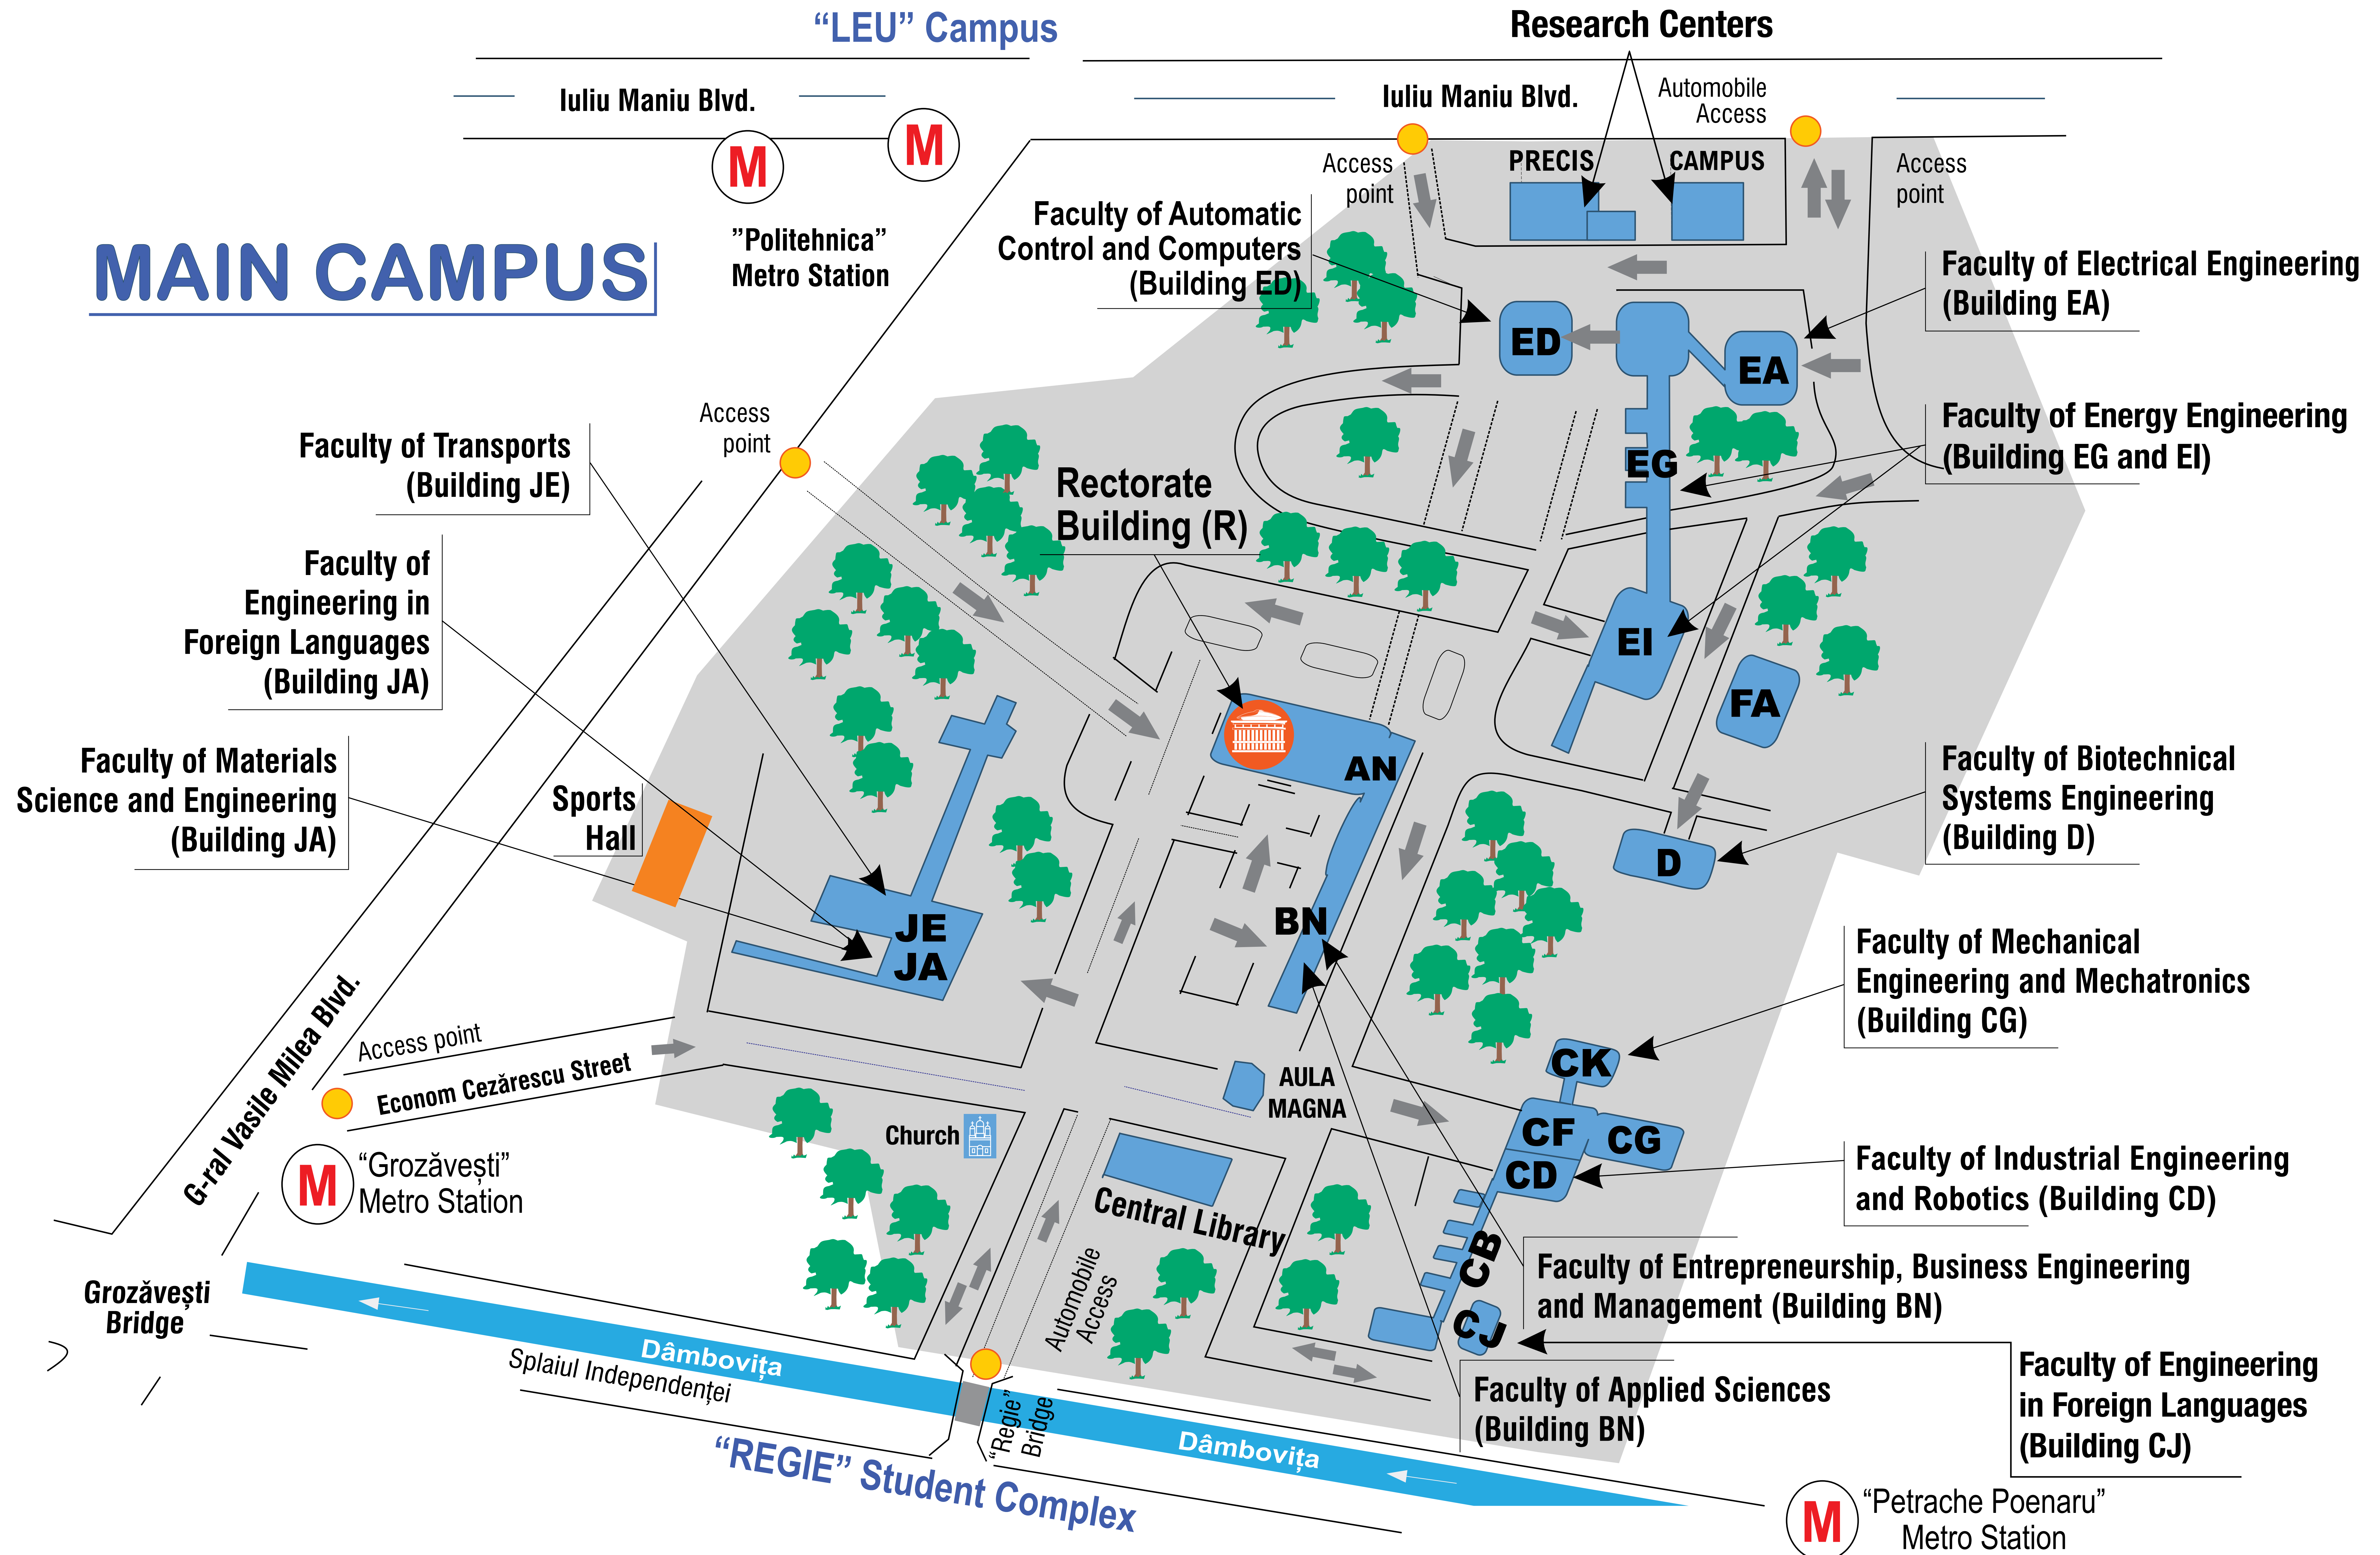

MAIN CAMPUS

"REGIE" Student Complex

Maison de la Francophonie de Roumanie (MFR/P14)

R3 Canteen

Health Clinic

Dâmbovița River

"Regie" Bridge

Dâmbovița River

"Petrache Poenaru" Metro Station

Splaiul Independenței

"Grozăvești" Metro Station

Basarab Bridge

HYPERMARKET

Main Campus

POLIZU CAMPUS

LEU CAMPUS

M "Politehnica"
Metro Station

Iuliu Maniu Blvd.

Vasile Mitea Blvd.

Geniului Blvd.

MAIN CAMPUS PITEȘTI

Faculty of Science, Physical Education and Informatics

Faculty of Electronics, Communications and Computers

Faculty of Mechanics and Technology

Central Library

Rectorate Building of Pitești

Academica

Faculty of Education, Social Sciences and Psychology

Târgu din Vale Street

Faculty of Economics and Law

Gheorghe Sincai Street