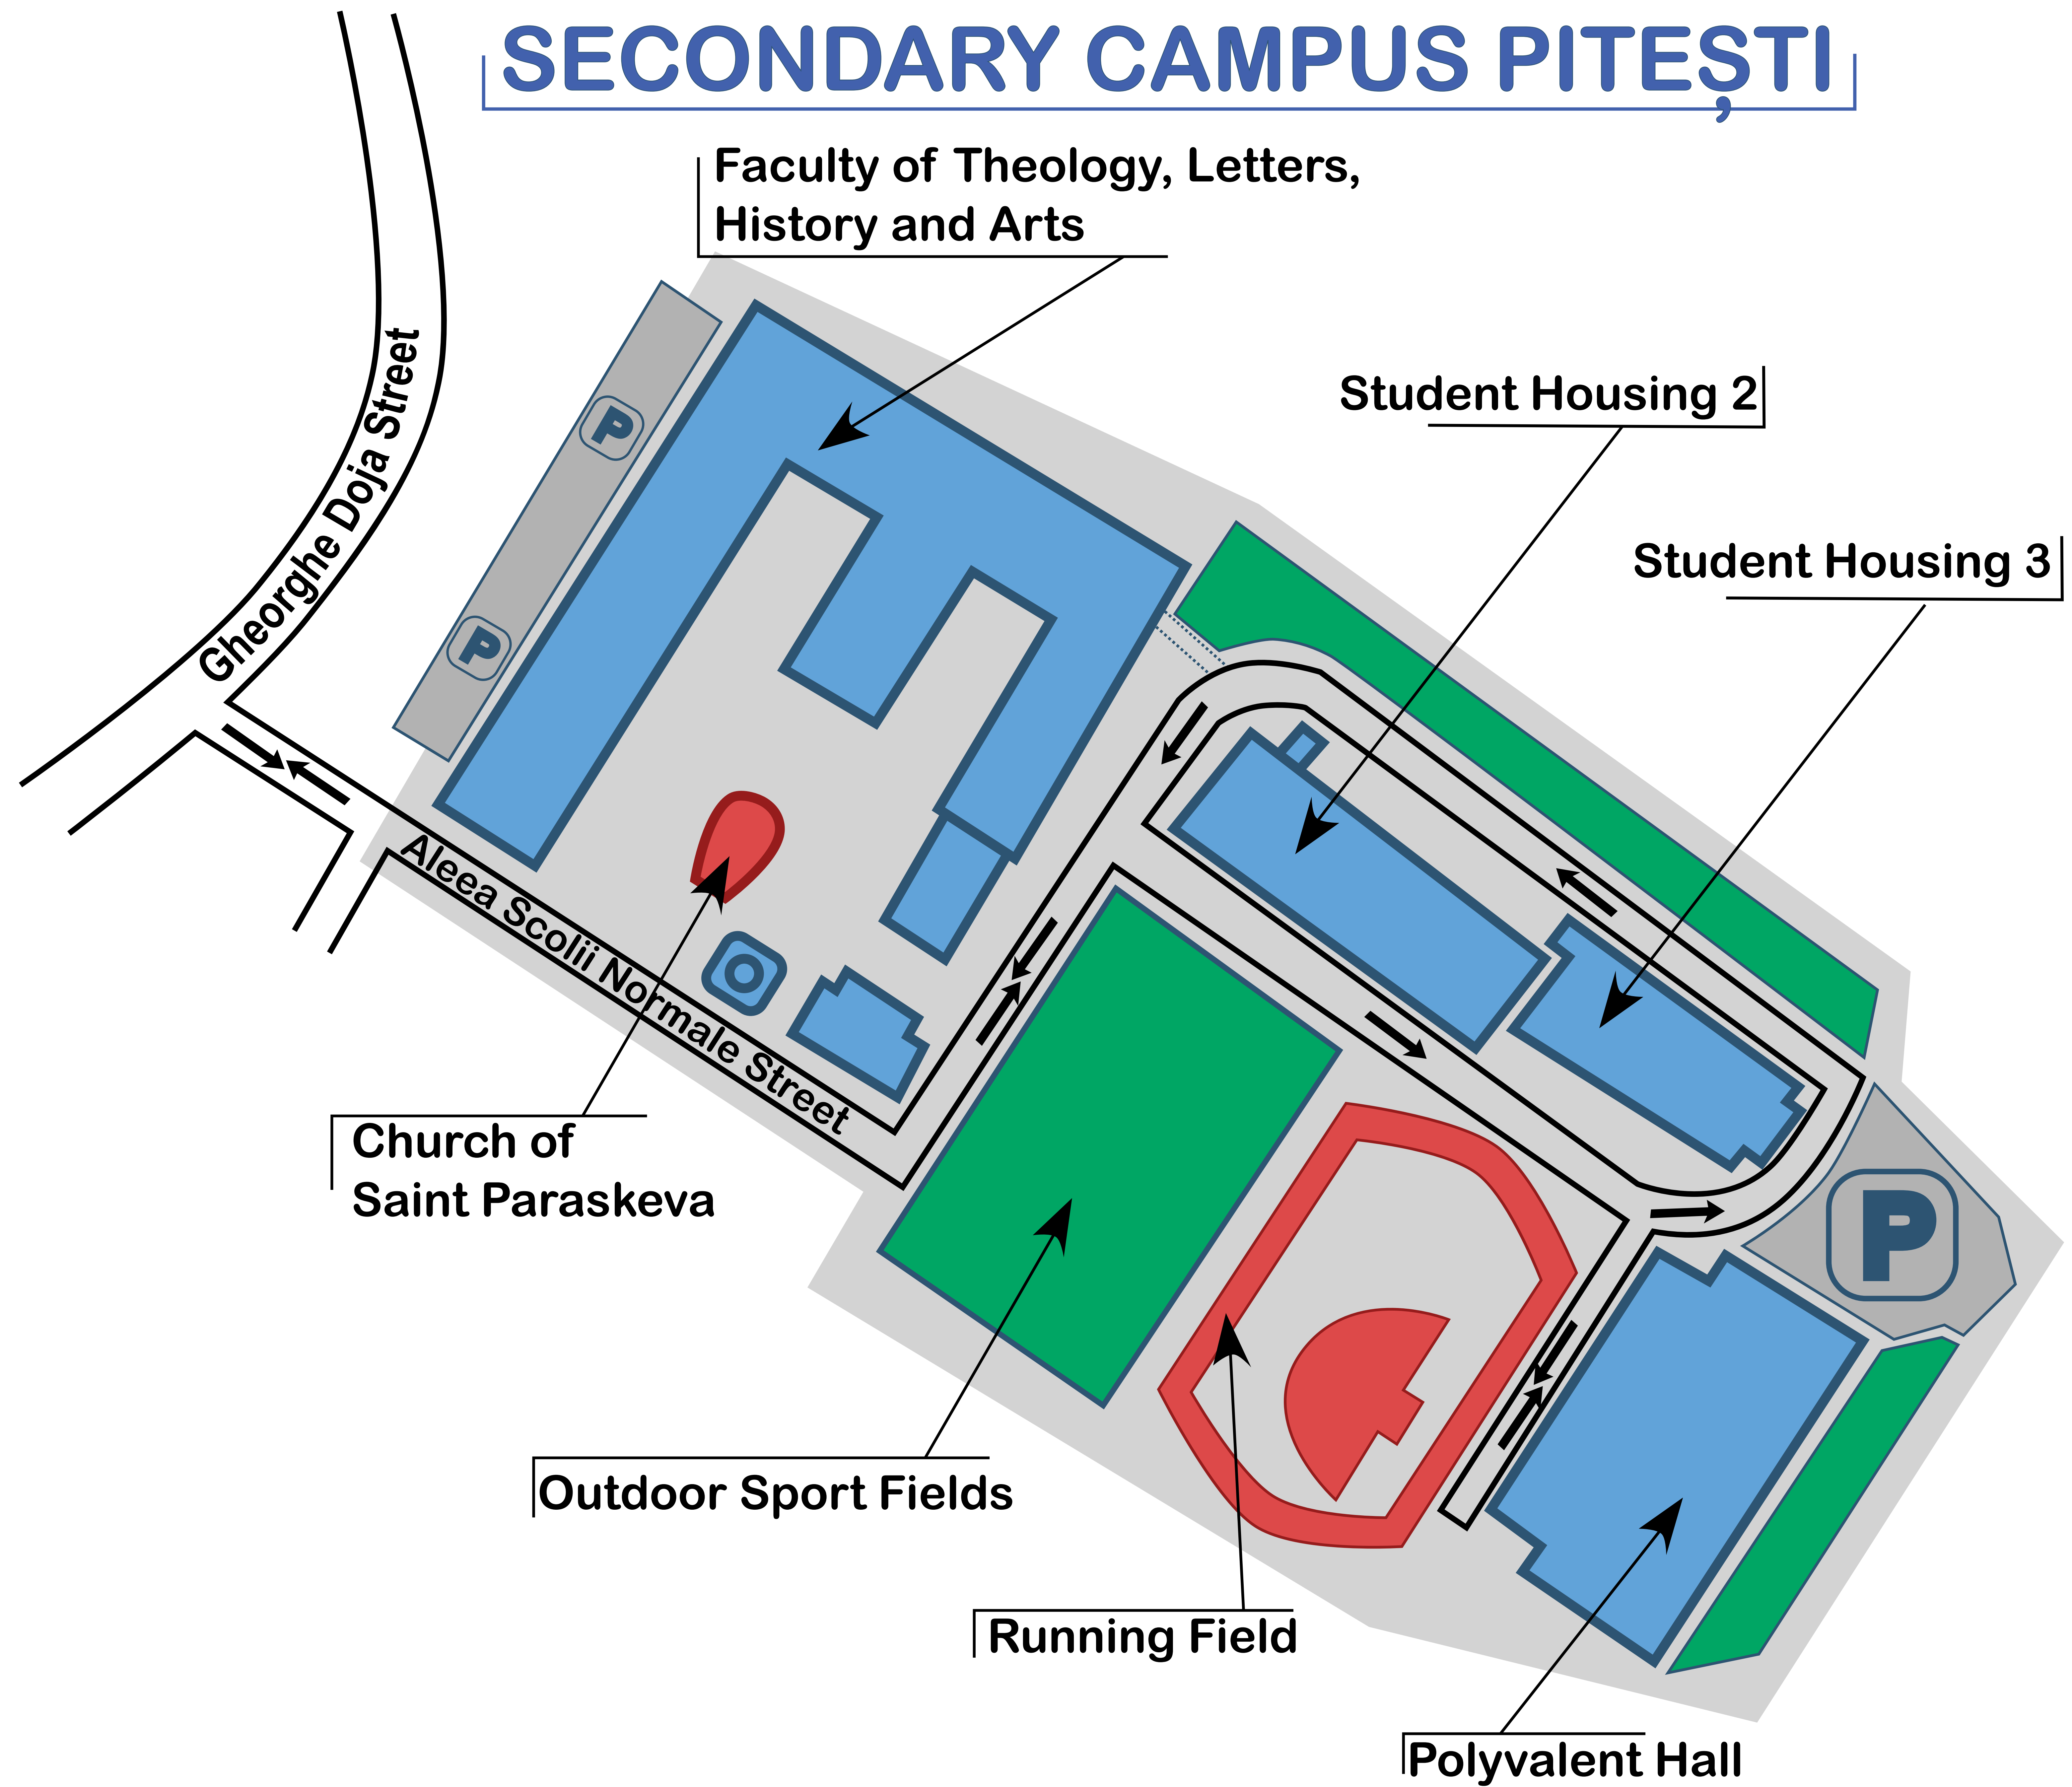

SECONDARY CAMPUS PITEȘTI

Faculty of Theology, Letters,
History and Arts

Student Housing 2

Student Housing 3

Gheorghe Doja Street

Aleea Scolii Normale Street

Church of
Saint Paraskeva

Outdoor Sport Fields

Running Field

Polyvalent Hall