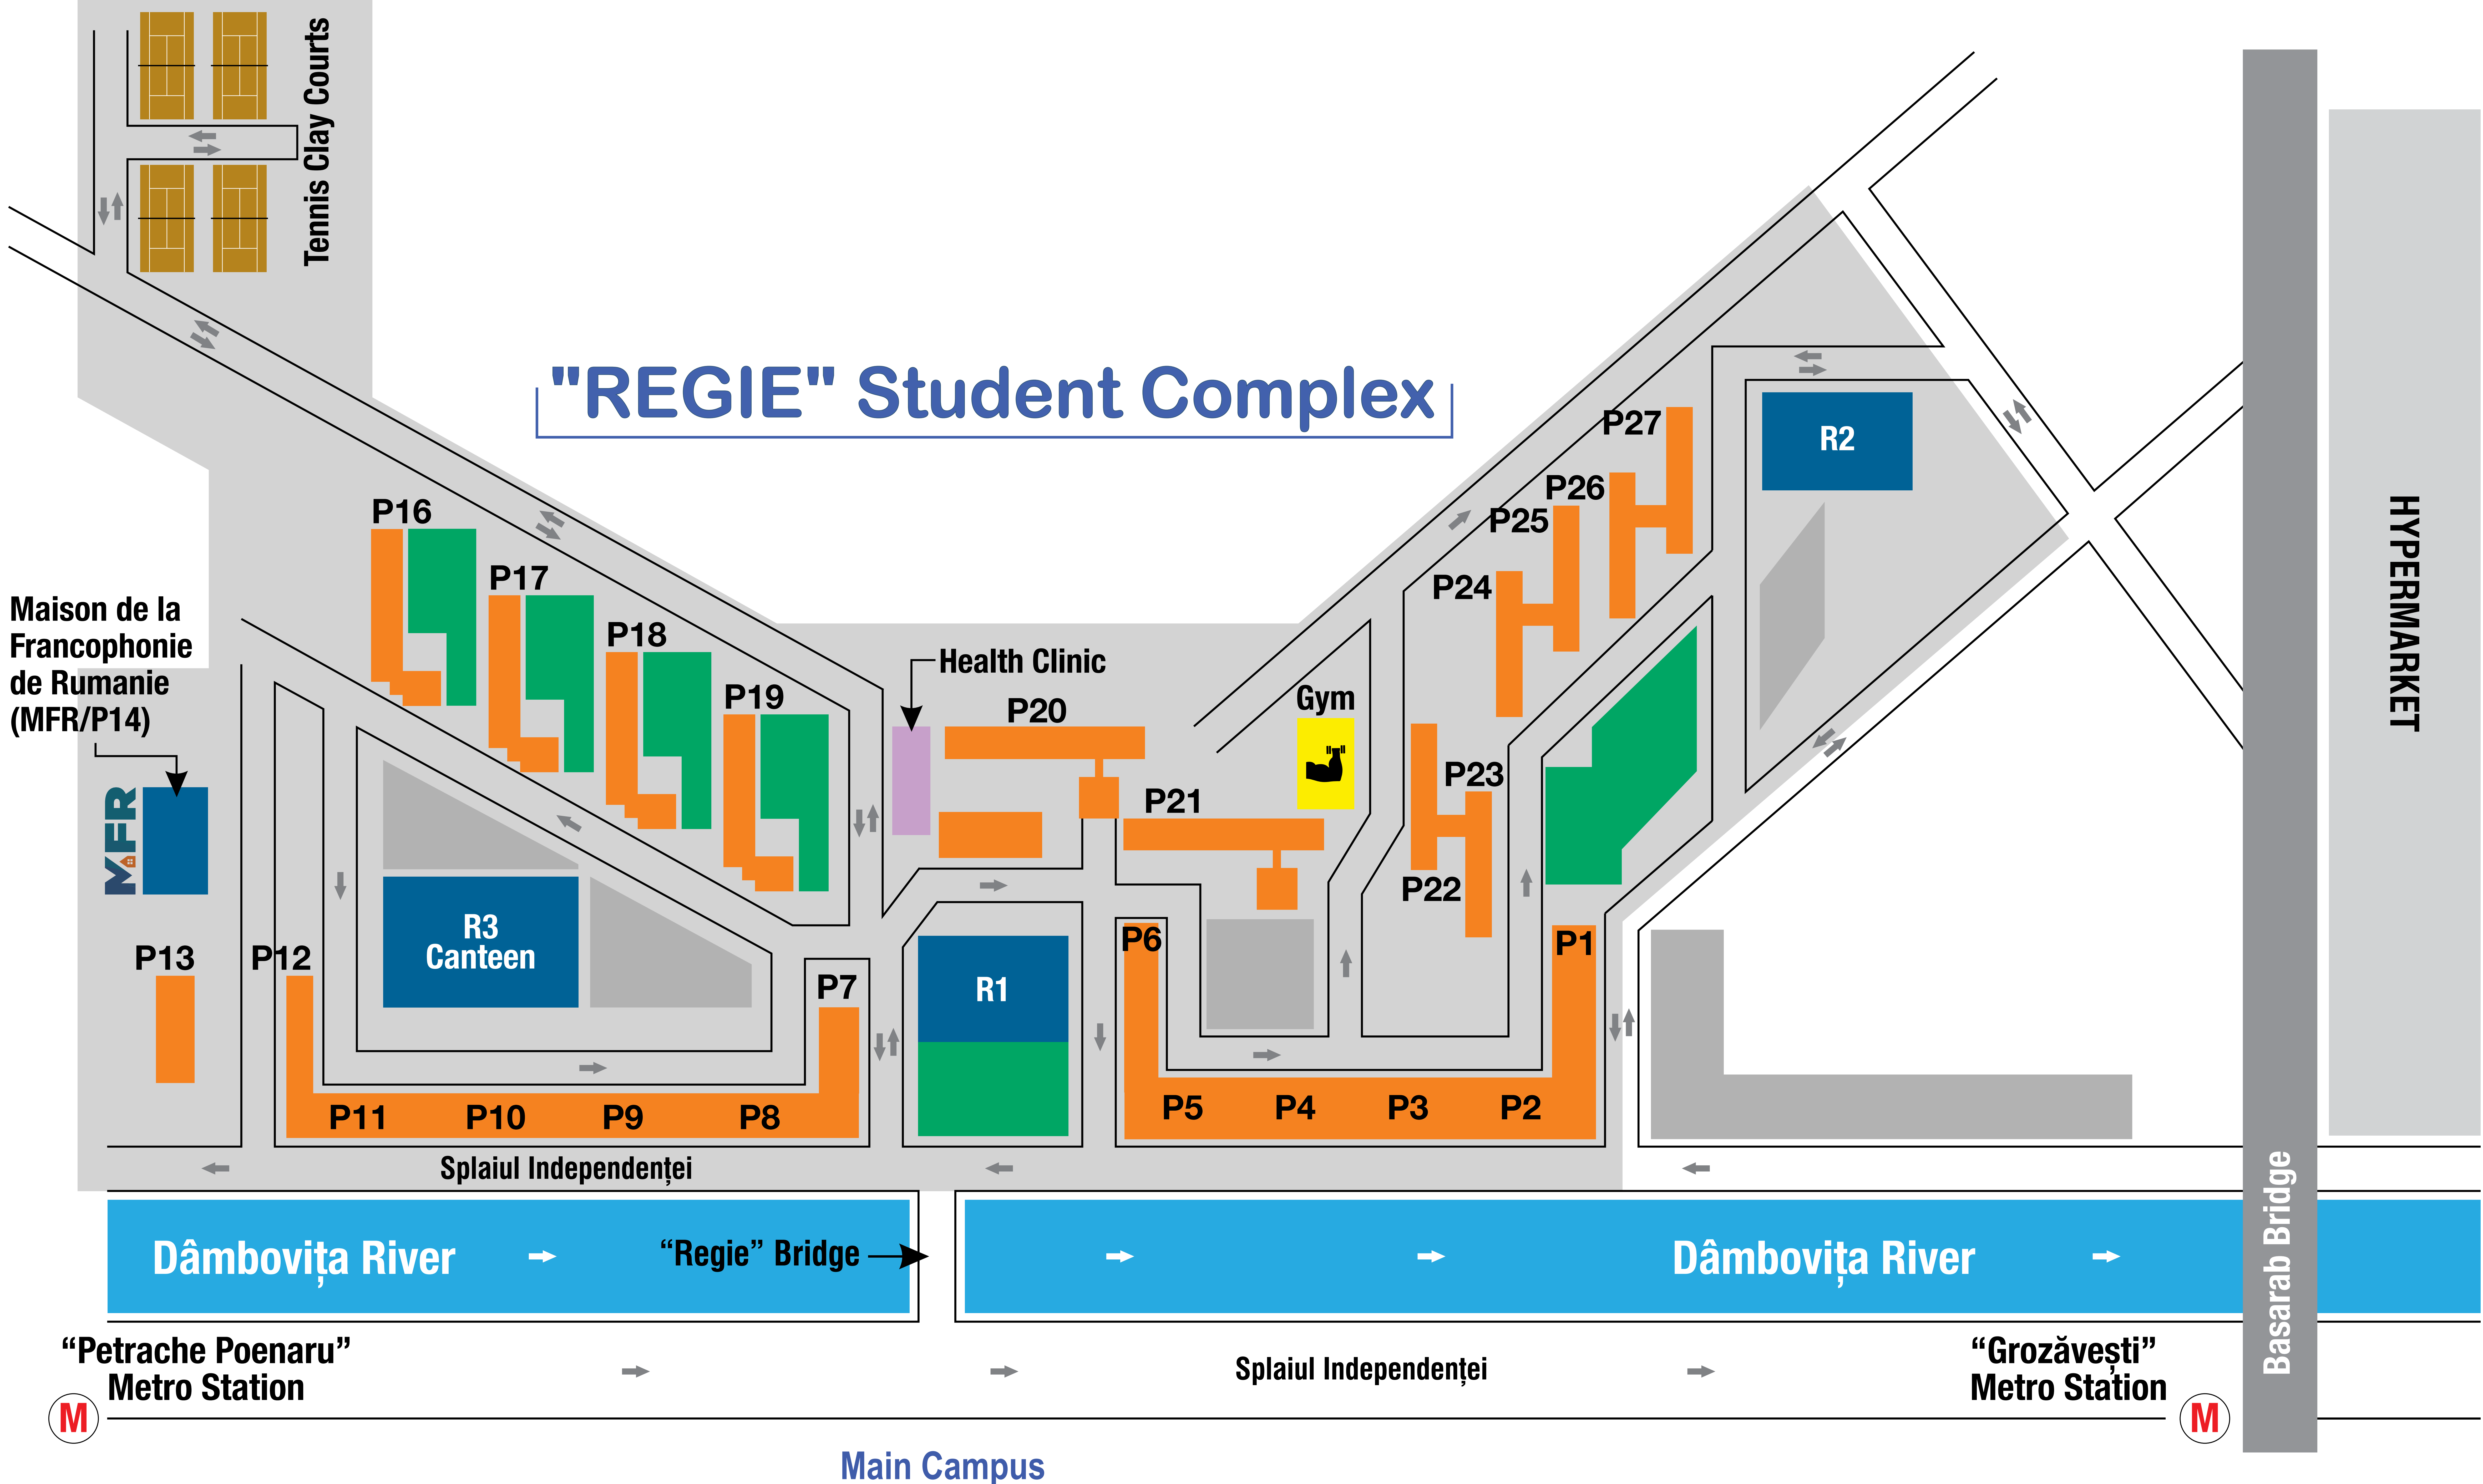

MAIN CAMPUS

"REGIE" Student Complex

Maison de la Francophonie de Roumanie (MFR/P14)

R3 Canteen

Health Clinic

Dâmbovița River

"Regie" Bridge

Dâmbovița River

"Petrache Poenaru" Metro Station

Splaiul Independenței

"Grozăvești" Metro Station

Basarab Bridge

HYPERMARKET

Main Campus

POLIZU CAMPUS

LEU CAMPUS

M "Politehnica"
Metro Station

Iuliu Maniu Blvd.

Vasile Mitea Blvd.

Geniului Blvd.

MAIN CAMPUS PITEȘTI

Faculty of Science, Physical Education and Informatics

Faculty of Electronics, Communications and Computers

Faculty of Mechanics and Technology

Central Library

Rectorate Building of Pitești

Academica

Faculty of Education, Social Sciences and Psychology

Târgu din Vale Street

Faculty of Economics and Law

Gheorghe Sincai Street