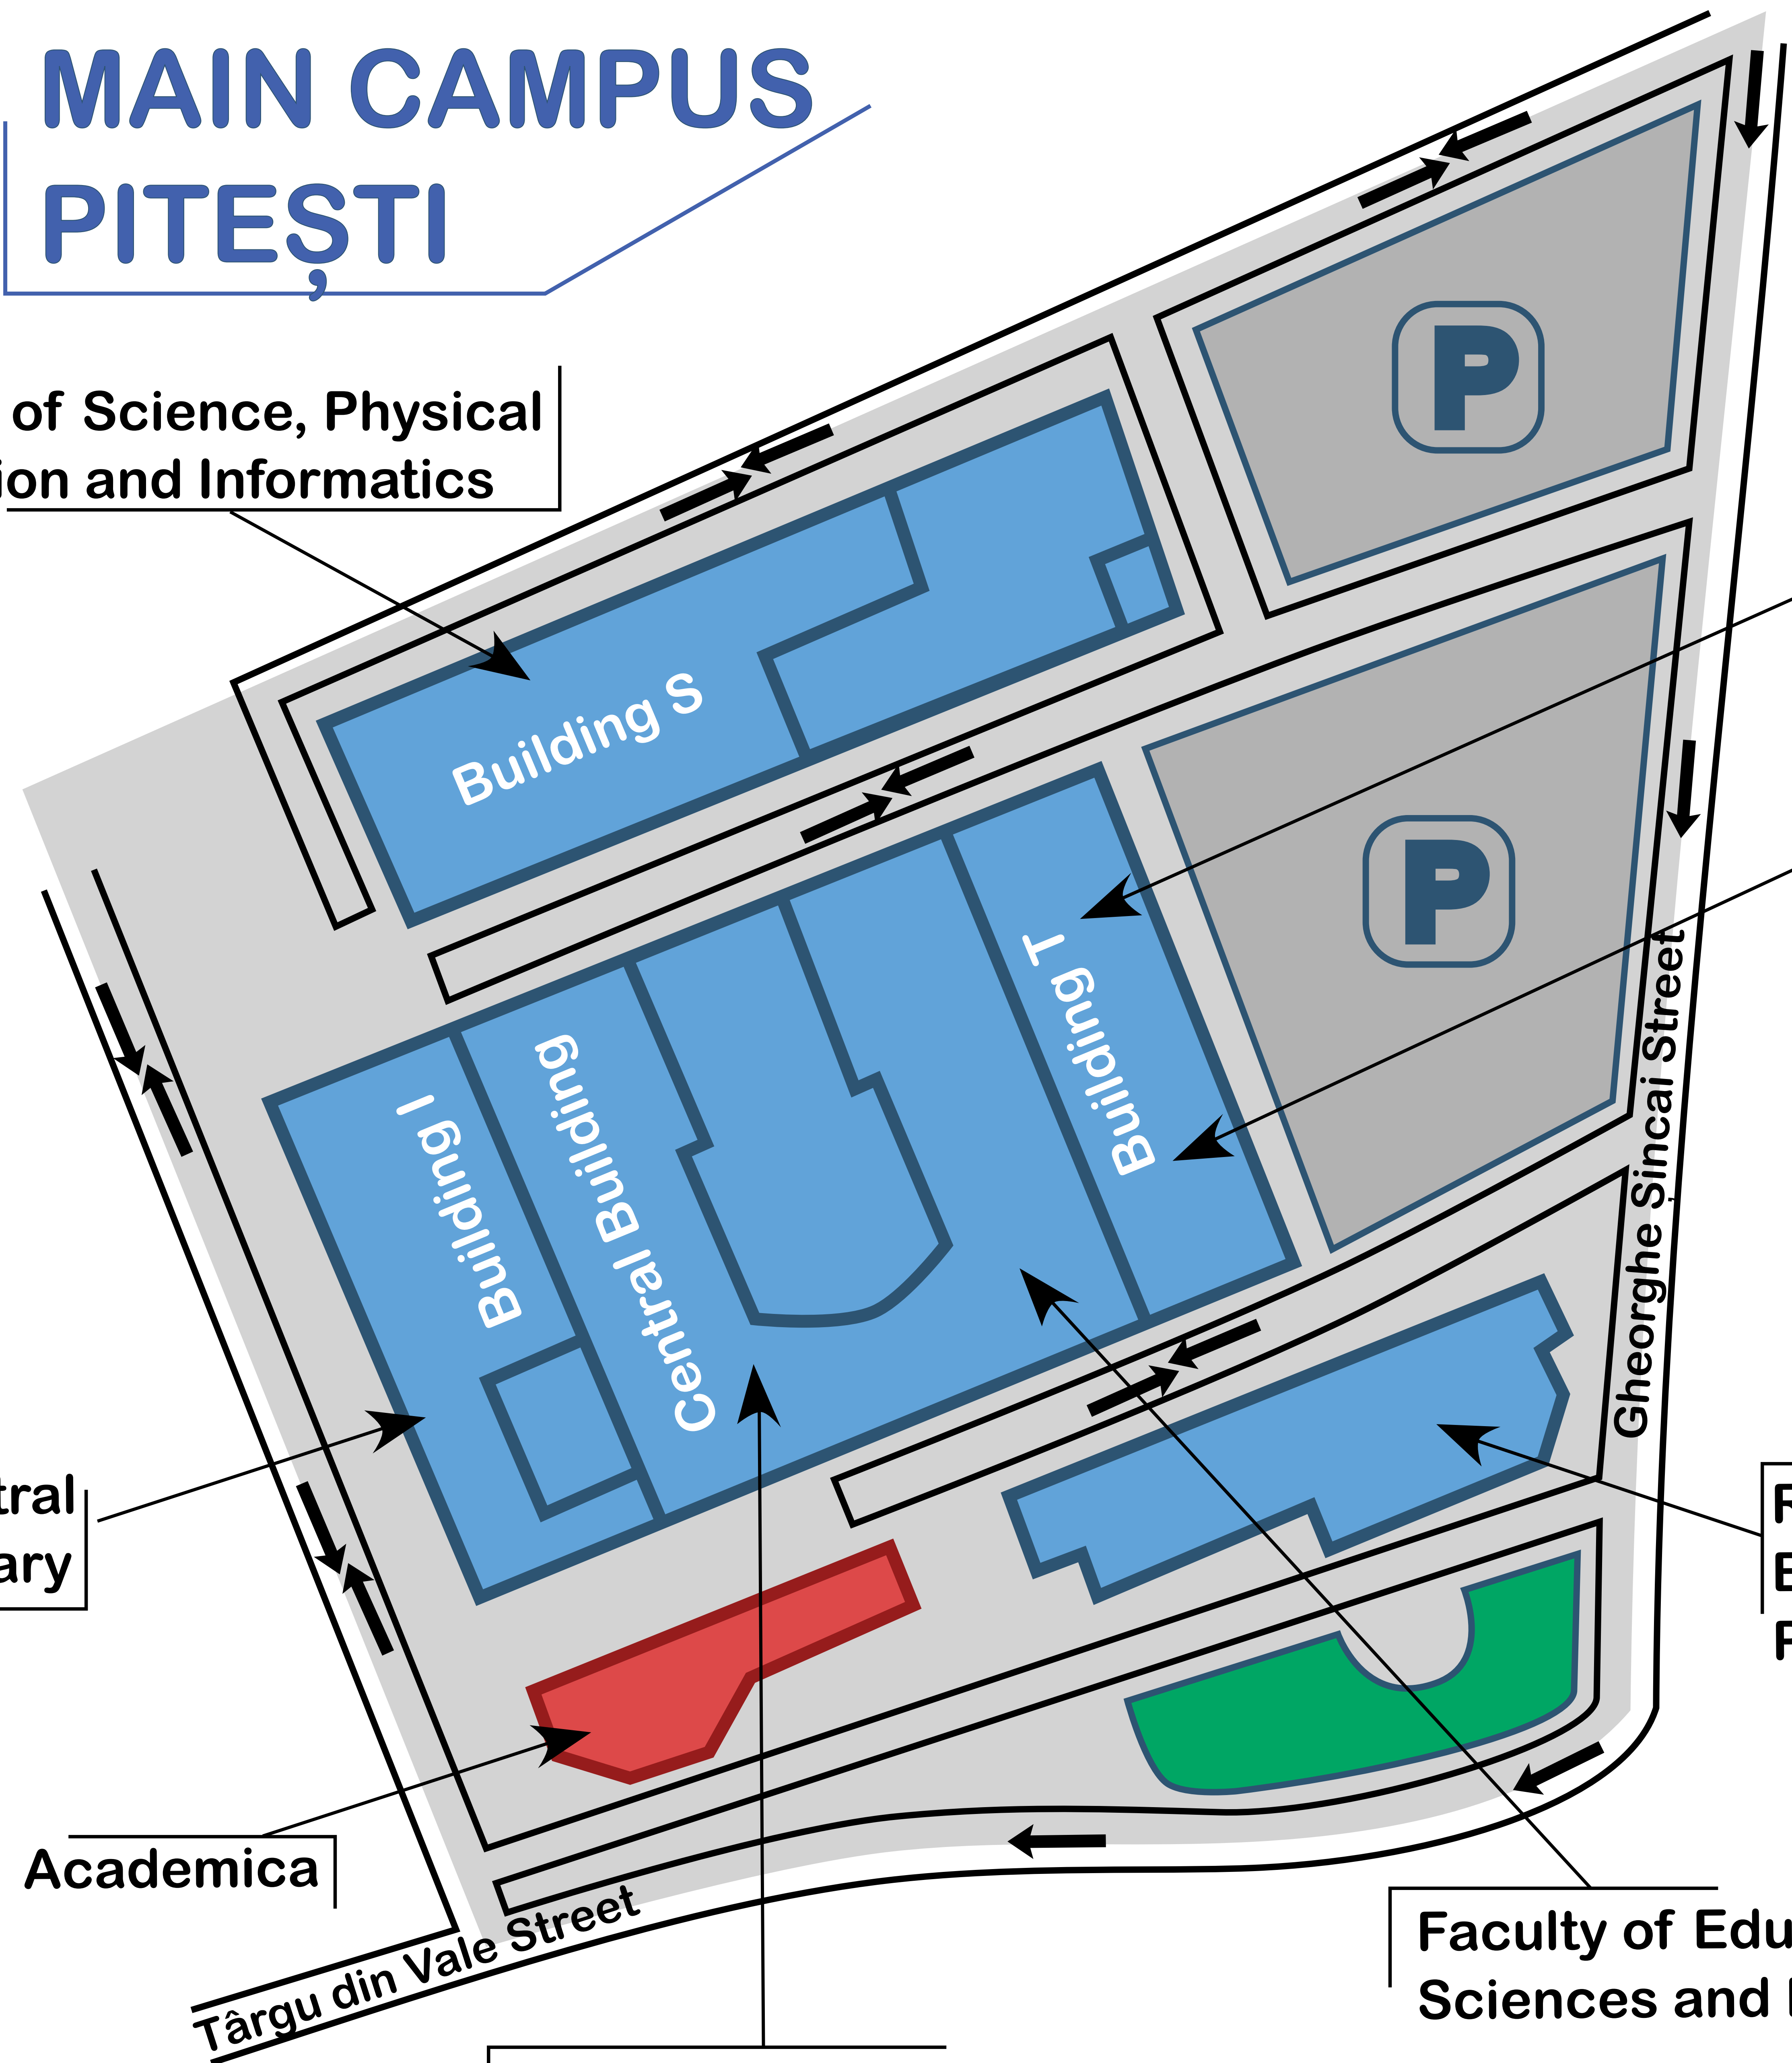

MAIN CAMPUS

"REGIE" Student Complex

Maison de la Francophonie de Roumanie (MFR/P14)

R3 Canteen

Health Clinic

Dâmbovița River

"Regie" Bridge

Dâmbovița River

Faculty of Mechanics and Technology

Central Library

Rectorate Building of Pitești

Academica

Faculty of Education, Social Sciences and Psychology

Târgu din Vale Street

Faculty of Economics and Law

Gheorghe Sincai Street